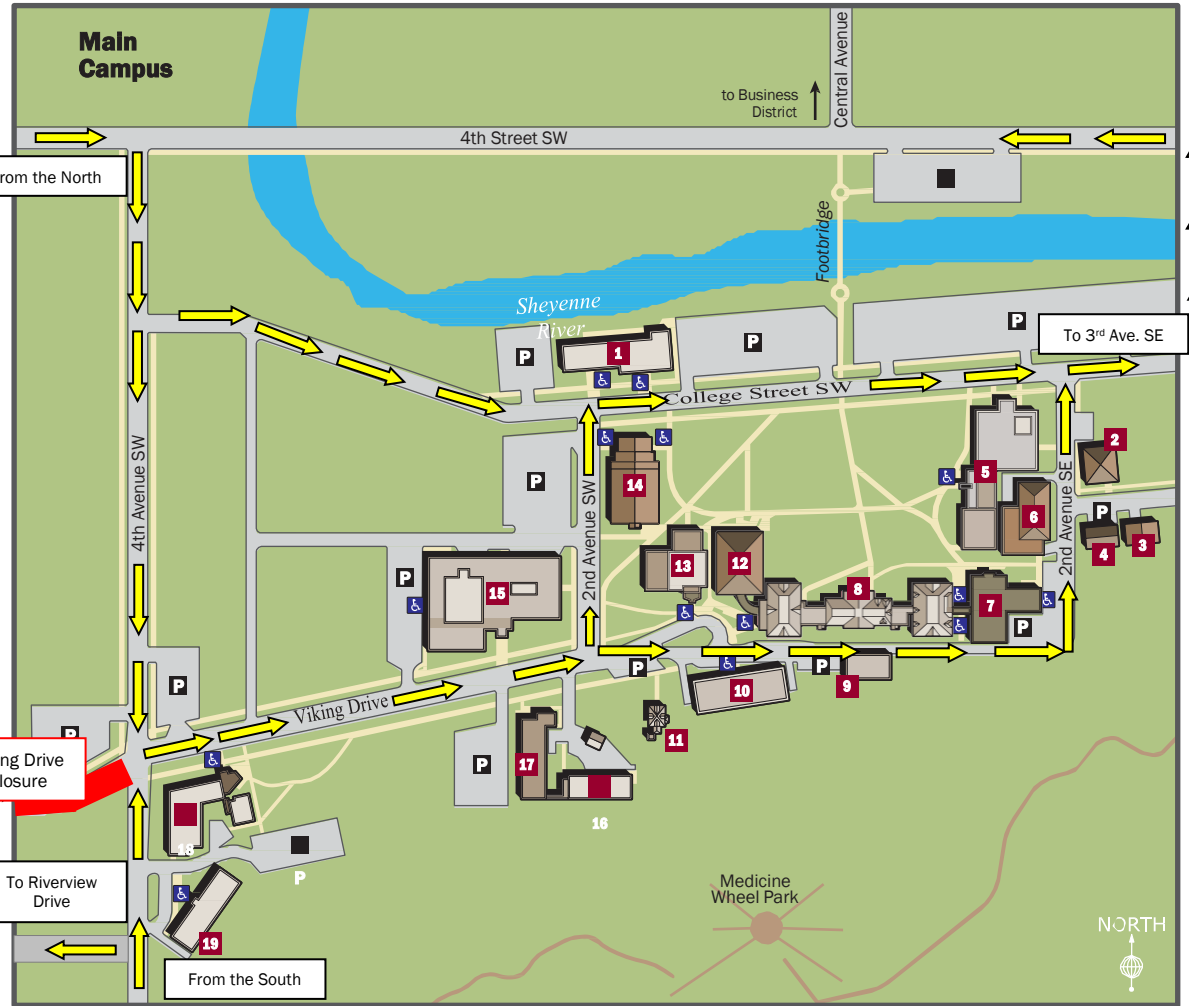

VCSU CAMPUS FACILITIES

- **1** Foss Hall
- **2** Metals Lab
- **3** Ceramics Studio
- **4** Facilities Services
- **5** Rhoades Science Center
- **6** Power House
- **7** McCarthy Hall
- **8** McFarland Hall
- **9** Carpenter Shop
- **10** Kolstoe Residence Hall
- **11** President's House Guest Inn
- **12** Vangstad Auditorium
- **13** Allen Memorial Library
- **14** Graichen Gym
- **15** Memorial Student Center
- **16** Robertson Residence Hall
- **17** Mythaler Residence Hall
- **18** McCoy Residence Hall
- **19** Snoeyenbos Residence Hall
- **20** University Housing Apartments
- **21** Campus Garage
- **22** Osmon Fieldhouse
- **23** University Storage

P Parking   Accessible Entrance

Exit 292

To Campus

Valley City State University
101 College Street SW
Valley City, North Dakota 58072

www.vcsu.edu

800-532-8641

VALLEY CITY
STATE UNIVERSITY