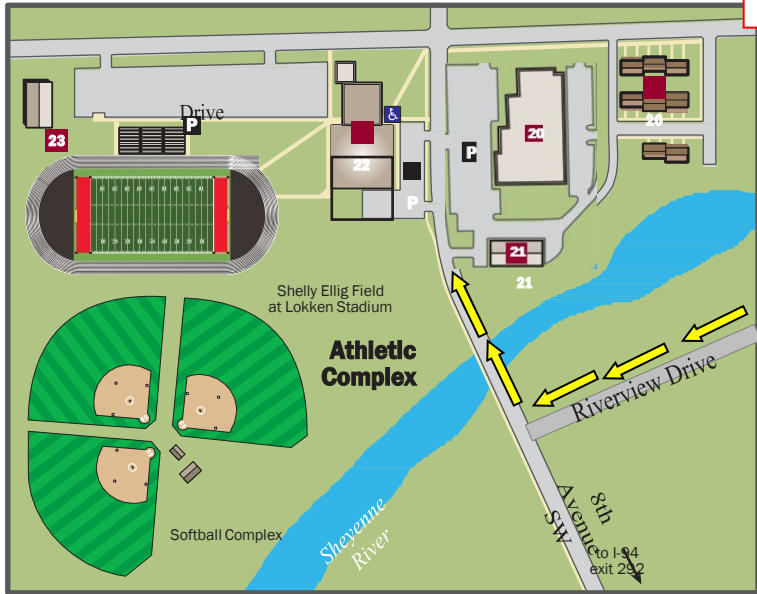

VCSU CAMPUS FACILITIES

- **1** Foss Hall
- **2** Metals Lab
- **3** Ceramics Studio
- **4** Facilities Services
- **5** Rhoades Science Center
- **6** Power House
- **7** McCarthy Hall
- **8** McFarland Hall
- **9** Carpenter Shop
- **10** Kolstoe Residence Hall
- **11** President's House Guest Inn
- **12** Vangstad Auditorium
- **13** Allen Memorial Library
- **14** Graichen Gym
- **15** Memorial Student Center
- **16** Robertson Residence Hall
- **17** Mythaler Residence Hall
- **18** McCoy Residence Hall
- **19** Snoeyenbos Residence Hall
- **20** University Housing Apartments
- **21** Campus Garage
- **22** Osmon Fieldhouse
- **23** University Storage

P Parking   Accessible Entrance

Exit 292

To Campus

Valley City State University
101 College Street SW
Valley City, North Dakota 58072

www.vcsu.edu

800-532-8641

VALLEY CITY
STATE UNIVERSITY